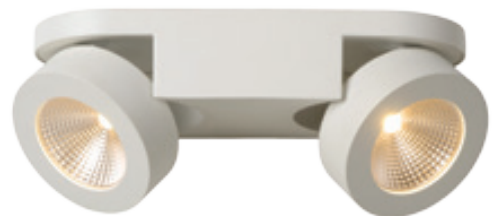

Ceiling light **MITRAX**
33157/10/31

- 1x10W/INTEGRATED CREE LED /3000K/900lm/incl.
- Ø: 12cm/H: 8-17cm
- Sandy white
- Aluminium

Hellott
COLLECTION

33158/10/31

- 2x5W/INTEGRATED CREE LED /3000K/900lm/incl.
- H: 5,8-12cm/W: 10cm/L: 26cm
- Sandy white
- Aluminium

33159/10/31

- 2x5W/INTEGRATED CREE LED /3000K/900lm/incl.
- H: 16-17cm/W: 10cm/L: 24cm
- Base: W10cm/L: 10cm
- Sandy white
- Aluminium

Wall light **MITRAX**
33258/05/31

- 1x5W/INTEGRATED CREE LED/ 3000K/450lm/incl.
- H: 5,6cm-12cm/ W: 10cm/L: 15,7cm
- Sandy white
- Aluminium

33258/10/31

- 2x5W/INTEGRATED CREE LED/ 3000K/900lm/incl.
- H: 5,6cm-12cm/W: 10cm/L: 26cm
- Sandy white
- Aluminium

Hellott
COLLECTION