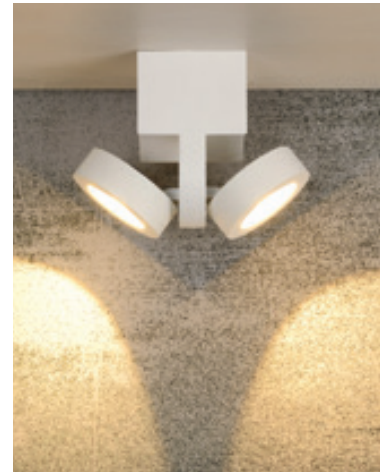

Ceiling light **MITRAX**
33157/10/31

- 1x10W/INTEGRATED CREE LED /3000K/900lm/incl.
- Ø: 12cm/H: 8-17cm
- Sandy white
- Aluminium

Hellott
COLLECTION

33158/10/31

- 2x5W/INTEGRATED CREE LED /3000K/900lm/incl.
- H: 5,8-12cm/W: 10cm/L: 26cm
- Sandy white
- Aluminium

33159/10/31

- 2x5W/INTEGRATED CREE LED /3000K/900lm/incl.
- H: 16-17cm/W: 10cm/L: 24cm
- Base: W10cm/L: 10cm
- Sandy white
- Aluminium

Wall light **MITRAX**
33258/05/31

- 1x5W/INTEGRATED CREE LED/ 3000K/450lm/incl.
- H: 5,6cm-12cm/ W: 10cm/L: 15,7cm
- Sandy white
- Aluminium

33258/10/31

- 2x5W/INTEGRATED CREE LED/ 3000K/900lm/incl.
- H: 5,6cm-12cm/W: 10cm/L: 26cm
- Sandy white
- Aluminium

Hellott
COLLECTION